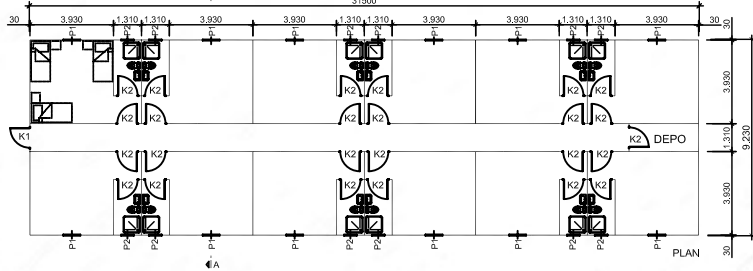

Prefi

PREFI PRE-ENGINEERED CAMP SITE BUILDINGS CO.

36 KİŞİLİK