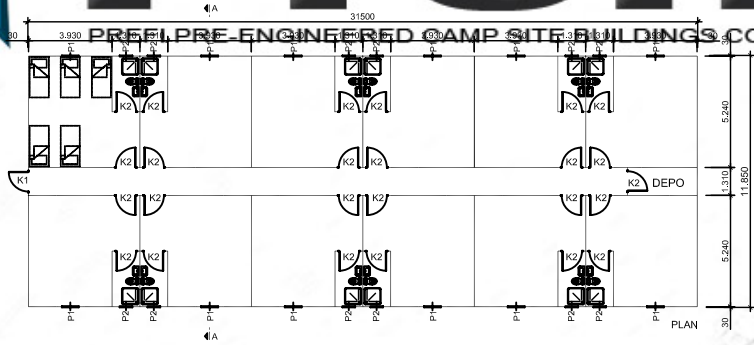

Prefi

K - G
158-150-EN
9005

PREFI PREF-ENGINEERED CAMP SITE BUILDINGS CO.

60 KİŞİLİK